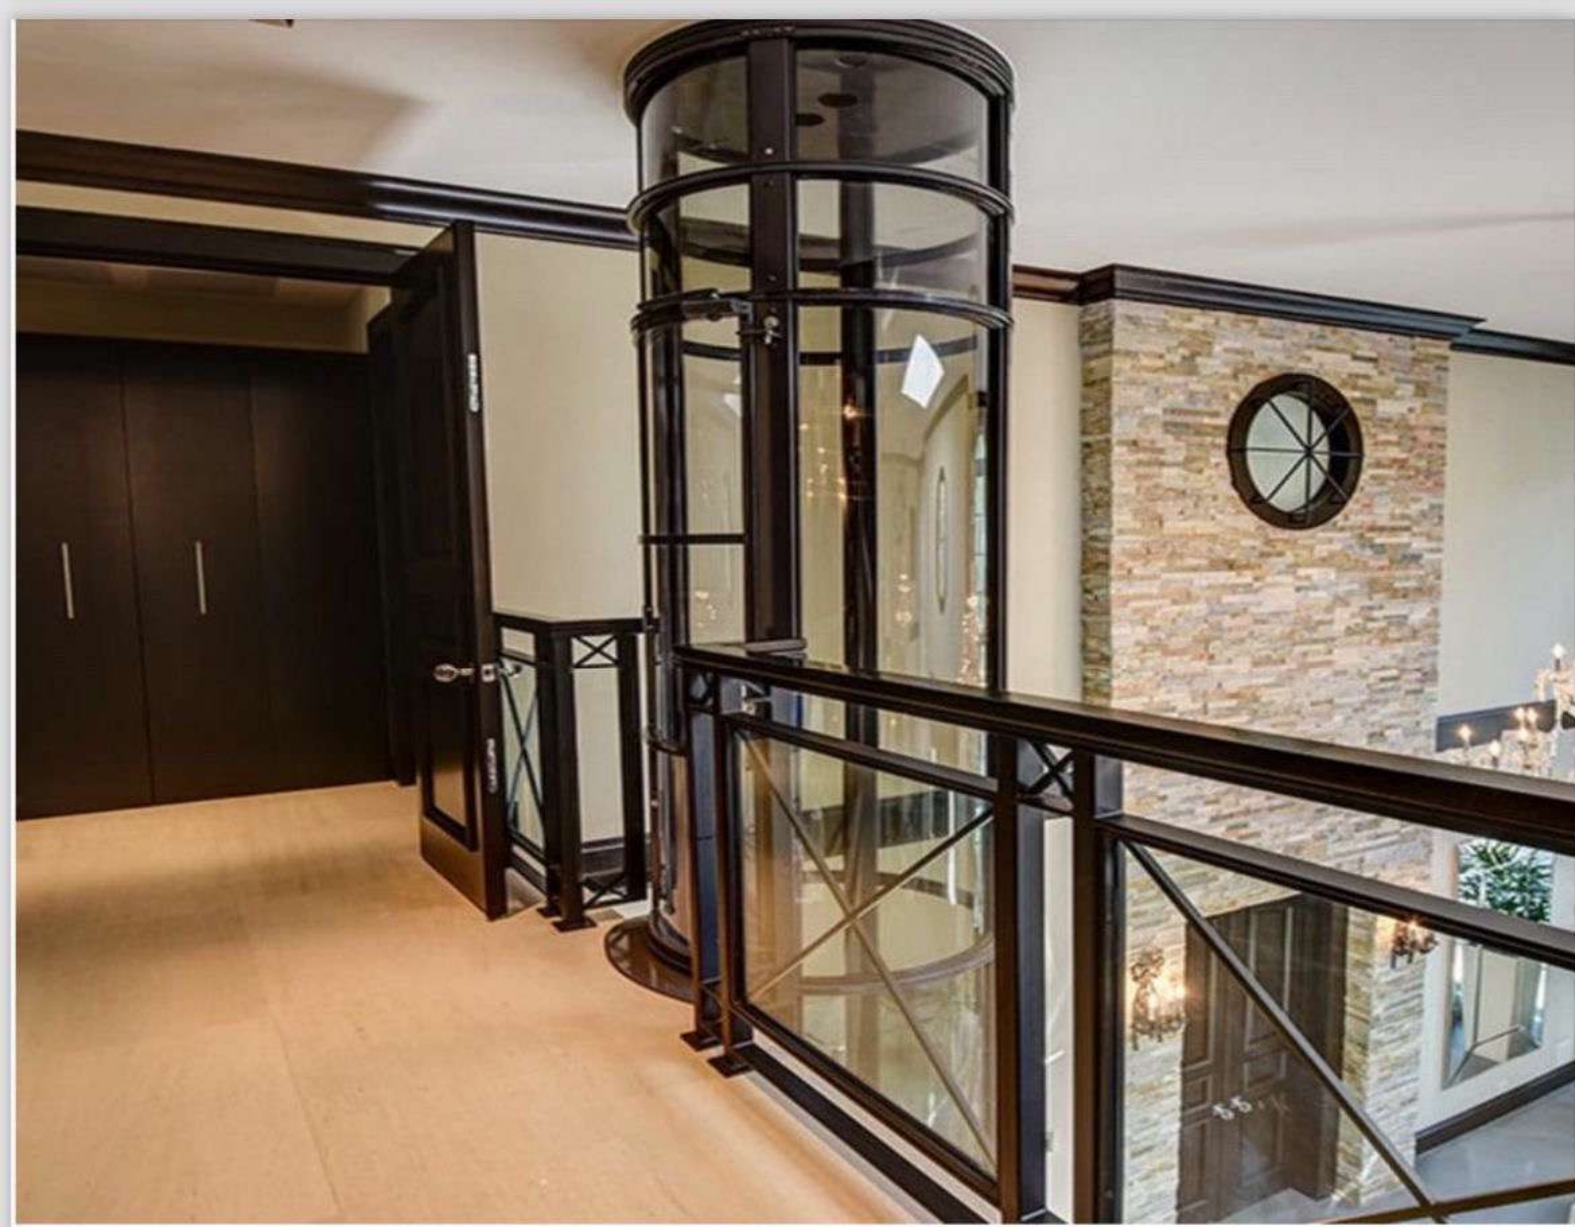

بيت المصعد المنزلي
Lifts House

بيت المصعد المنزلي
للمصاعد

جدة - الرياض - المنطقة الشرقية - المنطقة الجنوبية

0504416899

الفرع الرئيسي - المملكة العربية السعودية - جدة - شارع محمد بن ابي بكر متفرع من الامير سلطان